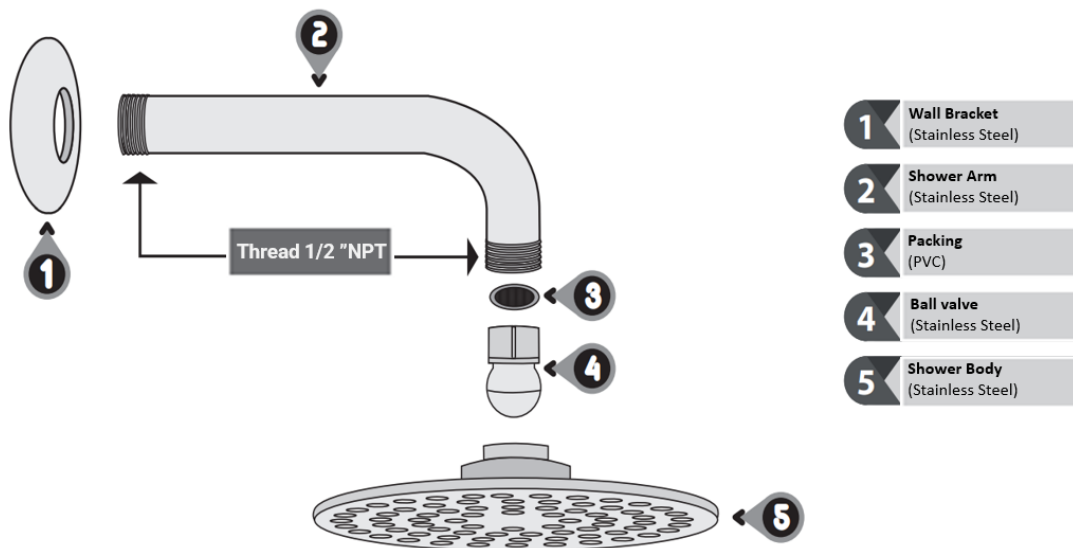

宁波陆易进出口有限公司

NINGBO LOUIE IMP. & EXP. CORP., LTD

NO.200 JINHE ROAD ZHENHAI ECONOMIC DEVELOPMENT ZONE, NINGBO 315221 CHINA
TEL: 0086-574-87915717 FAX:0086-574-87786749

METALLIC SHOWER HEAD 6" (DM-002)

PRODUCT	METAL SHOWER HEAD
CODE	DM-002
MEASURE	6" 150 mm

FEATURES

- Round Wall Shower.
- Stainless Steel Product
- Thread ½ NPT

USES

- Shower for home use
- Use with hot and cold water

COMPONENTS